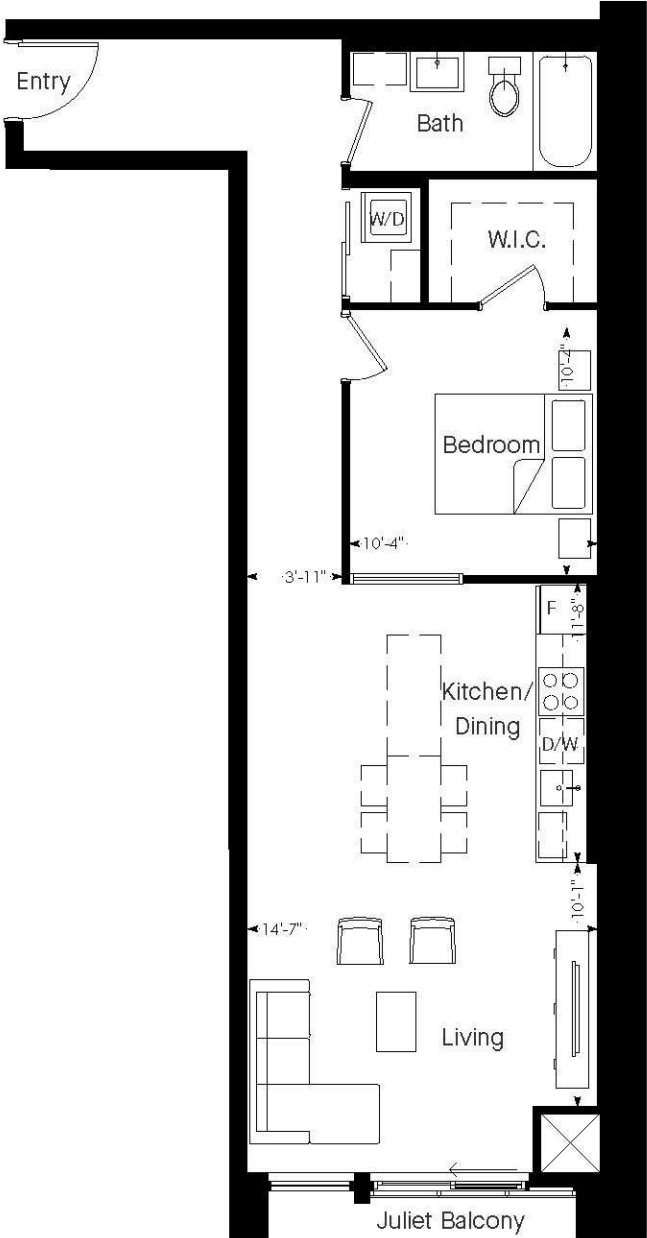

# JUNCTION HOUSE

## JH\_1B\_B

One Bedroom

900 Total Sq. Ft. | 900 Sq. Ft. and Juliet Balcony

Dimensions, specifications, layouts and materials are approximate only and are subject to change without notice. Tile patterns may vary. Window size and location may vary. Actual usable floor space may vary from stated floor area. Bulkheads required for mechanical purposes such as kitchen and washroom exhausts and heating and cooling ducts have not been indicated. E.&O.E. 12 October 2018.

Second Floor