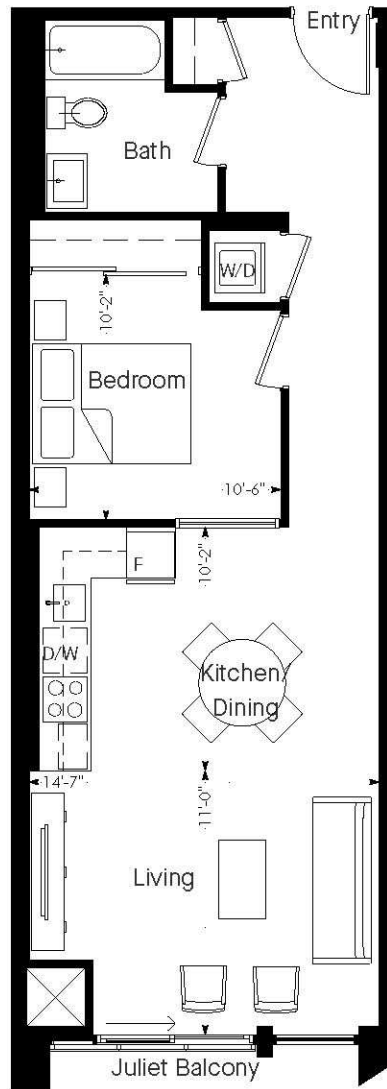

JUNCTION HOUSE

JH_1B_D

One Bedroom

675 Total Sq. Ft. | 675 Sq. Ft. and Juliet Balcony

Dimensions, specifications, layouts and materials are approximate only and are subject to change without notice. Tile patterns may vary. Window size and location may vary. Actual usable floor space may vary from stated floor area. Bulkheads required for mechanical purposes such as kitchen and washroom exhausts and heating and cooling ducts have not been indicated. E.&O.E. 12 October 2018.

Third Floor

Second Floor