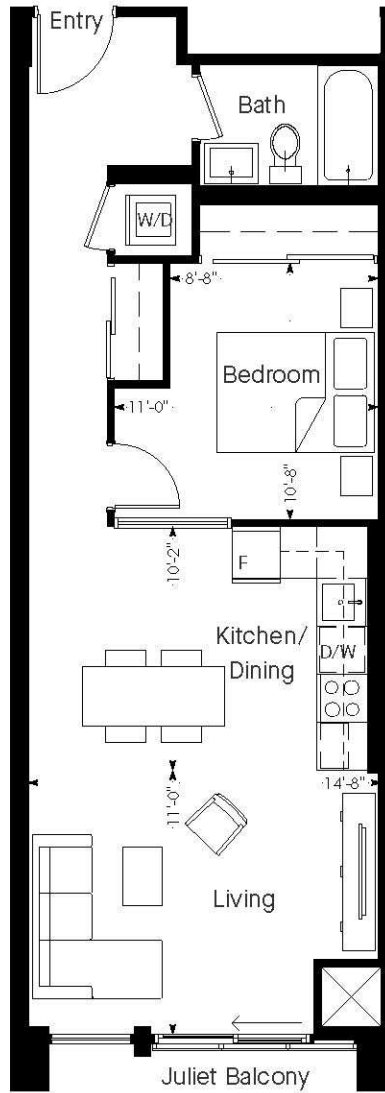

JUNCTION HOUSE

JH_1B_E

One Bedroom

660 Total Sq. Ft. | 660 Sq. Ft. and Juliet Balcony

Dimensions, specifications, layouts and materials are approximate only and are subject to change without notice. Tile patterns may vary. Window size and location may vary. Actual usable floor space may vary from stated floor area. Bulkheads required for mechanical purposes such as kitchen and washroom exhausts and heating and cooling ducts have not been indicated. E.&O.E. 12 October 2018.

Third Floor

Second Floor