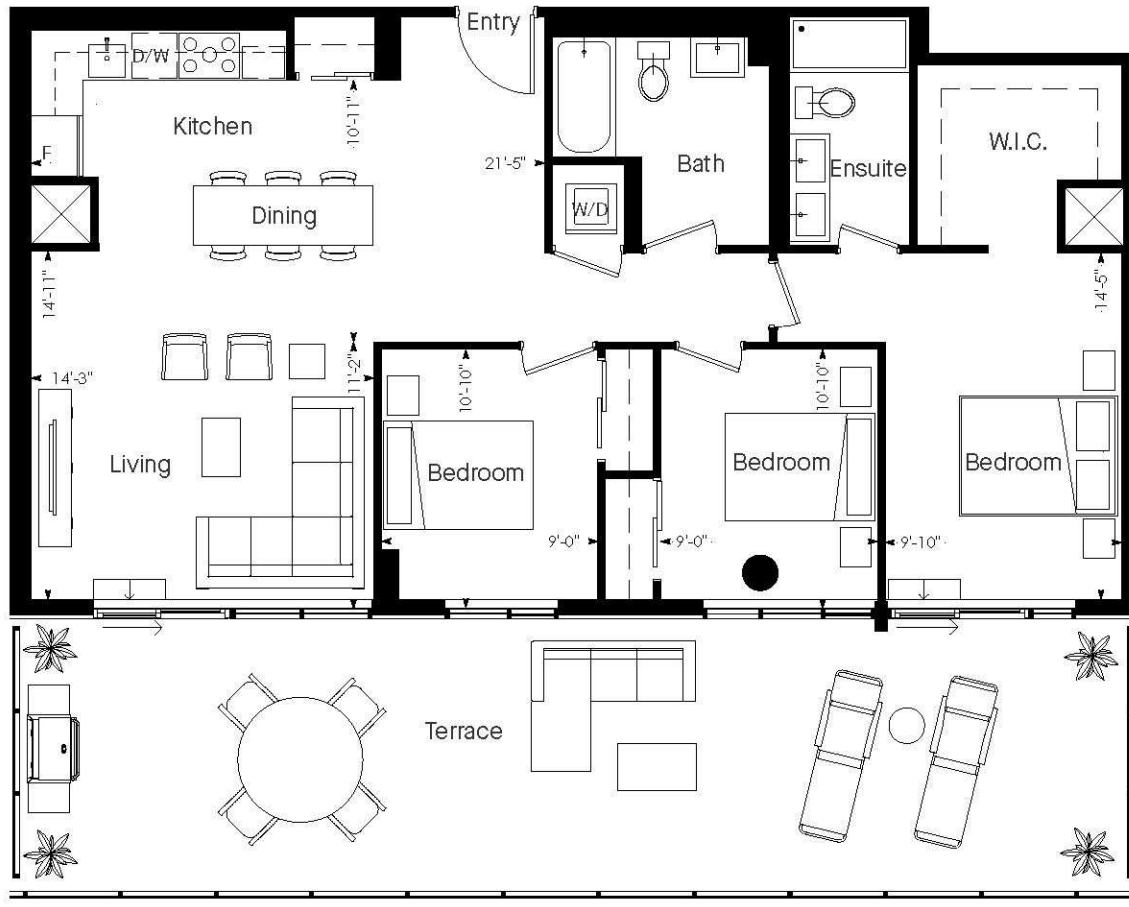

JUNCTION HOUSE

JH_3B_F

Three Bedroom

1713 Total Sq. Ft. | 1172 Sq. Ft. and 541 Sq. Ft. Terrace

Dimensions, specifications, layouts and materials are approximate only and are subject to change without notice. Tile patterns may vary. Window size and location may vary. Actual usable floor space may vary from stated floor area. Bulkheads required for mechanical purposes such as kitchen and washroom exhausts and heating and cooling ducts have not been indicated. E.S.O.E. 12 October 2018.

Ninth Floor