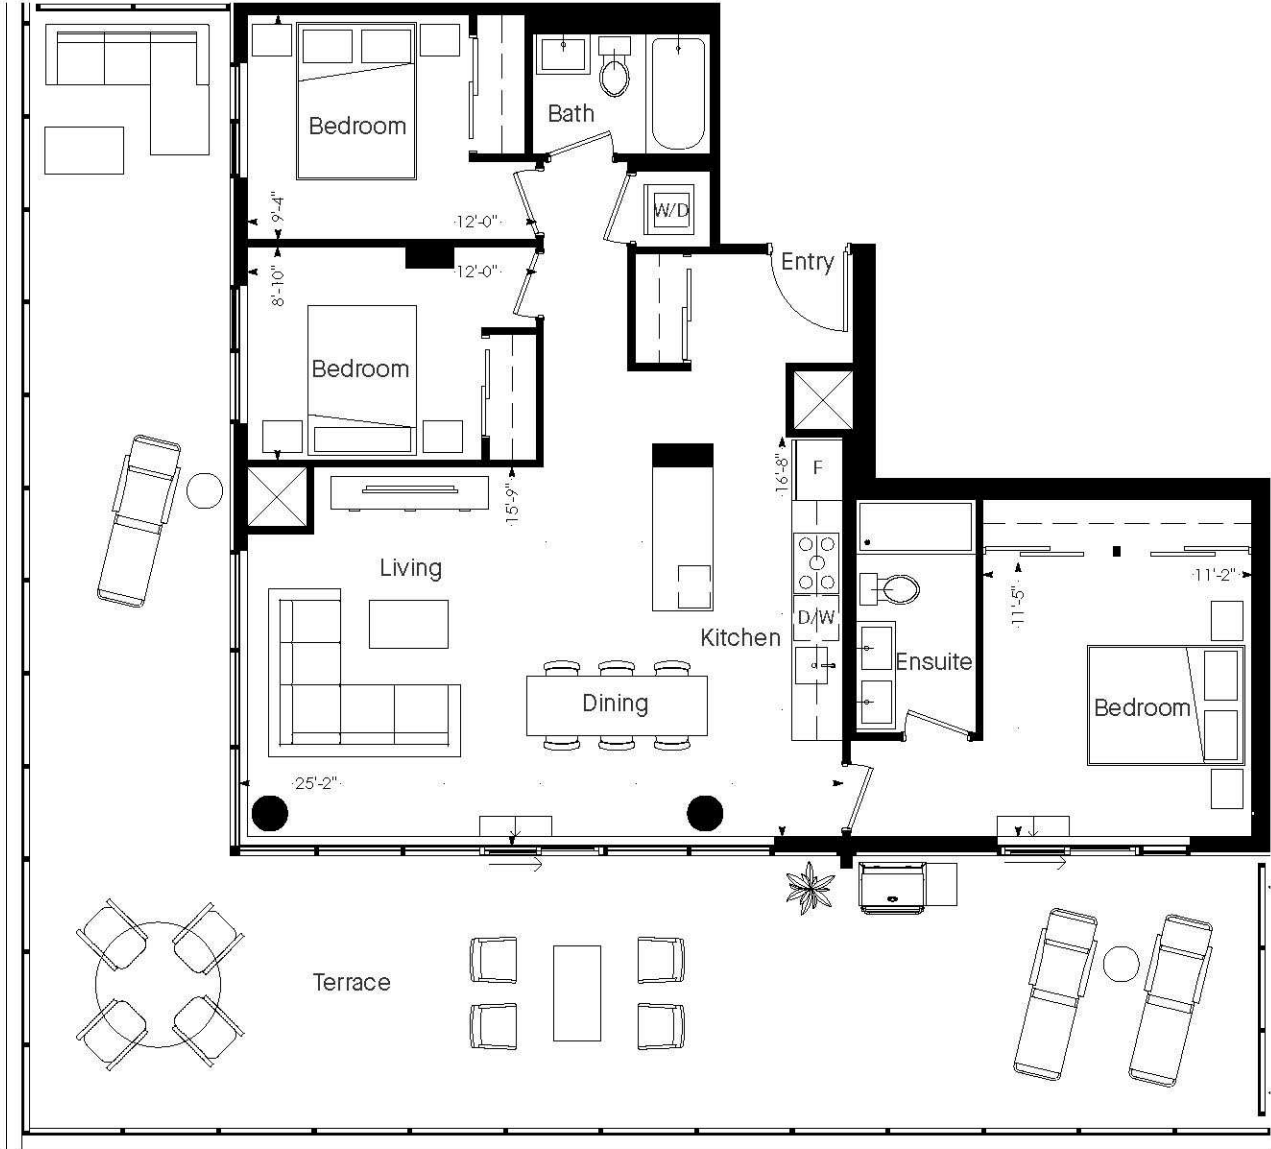

JUNCTION HOUSE

JH_3B_G

Three Bedroom

2047 Total Sq. Ft. | 1147 Sq. Ft. and 900 Sq. Ft. Terrace

Dimensions, specifications, layouts and materials are approximate only and are subject to change without notice. Tile patterns may vary. Window size and location may vary. Actual usable floor space may vary from stated floor area. Bulkheads required for mechanical purposes such as kitchen and washroom exhausts and heating and cooling ducts have not been indicated. E.S.O.E. 12 October 2018.

SLATE

Ninth Floor