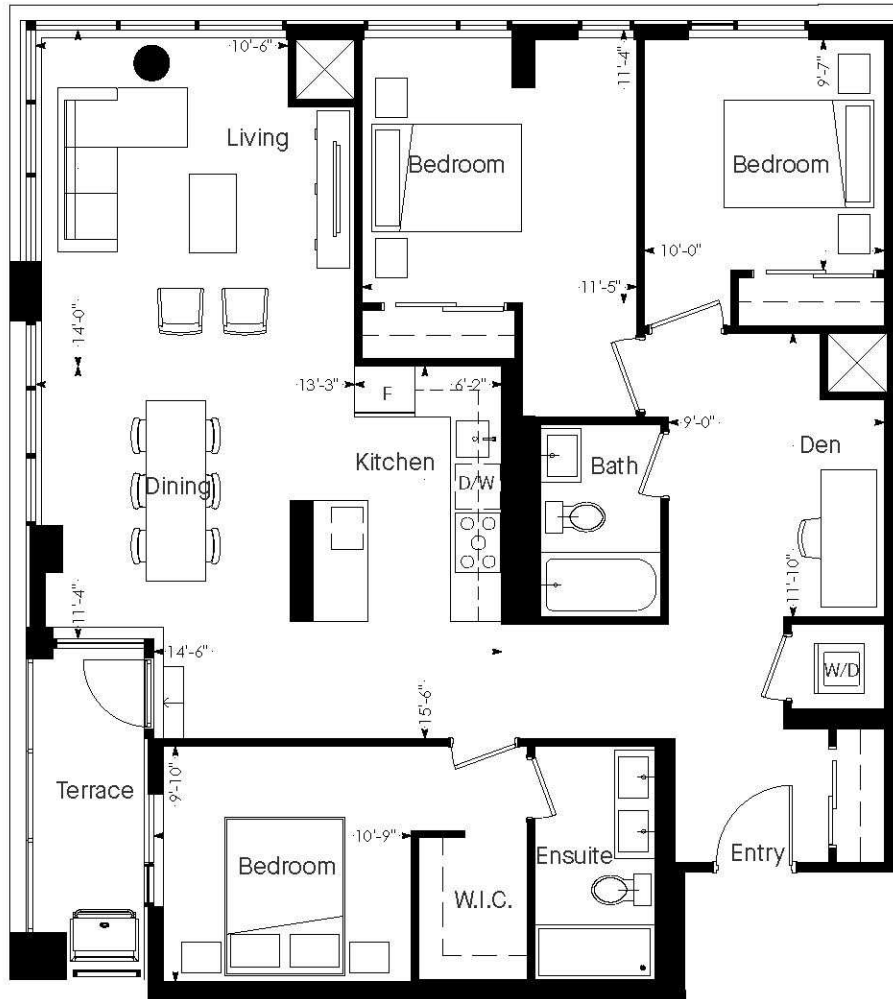

JUNCTION HOUSE

JH_3D_C

Three Bedroom + Den

1416 Total Sq. Ft. | 1352 Sq. Ft. and 64 Sq. Ft. Terrace

Dimensions, specifications, layouts and materials are approximate only and are subject to change without notice. Tile patterns may vary. Window size and location may vary. Actual usable floor space may vary from stated floor area. Bulkheads required for mechanical purposes such as kitchen and washroom exhausts and heating and cooling ducts have not been indicated. E.&O.E. 12 October 2018.

Eighth Floor