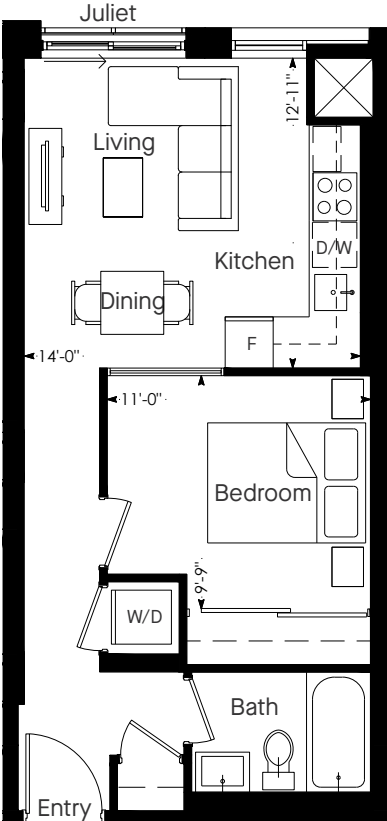

JUNCTION HOUSE

JH_1B_R

One Bedroom

511 Total Sq. Ft. | 511 Sq. Ft. and Juliet Balcony

Dimensions, specifications, layouts and materials are approximate only and are subject to change without notice. Tile patterns may vary. Window size and location may vary. Actual usable floor space may vary from stated floor area. Bulkheads required for mechanical purposes such as kitchen and washroom exhausts and heating and cooling ducts have not been indicated. E.S.O.E. 12 October 2018.

Seventh Floor