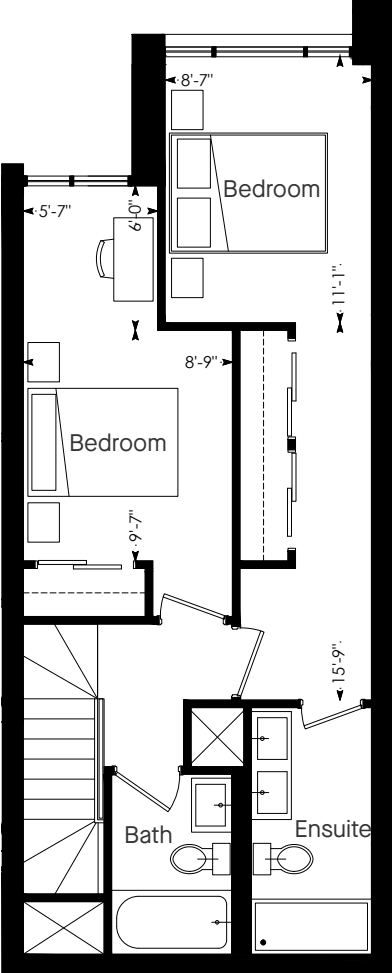

JUNCTION HOUSE

LOWER

UPPER

JH_2B_H1

Two Bedroom / House Collection

1234-1246 Total Sq. Ft. | 1132-1144 Sq. Ft. and 102 Sq. Ft. Terrace

Dimensions, specifications, layouts and materials are approximate only and are subject to change without notice. Tile patterns may vary. Window size and location may vary. Actual usable floor space may vary from stated floor area. Bulkheads required for mechanical purposes such as kitchen and washroom exhausts and heating and cooling ducts have not been indicated. E.S.O.E. 12 October 2018.

Sixth and Seventh Floors