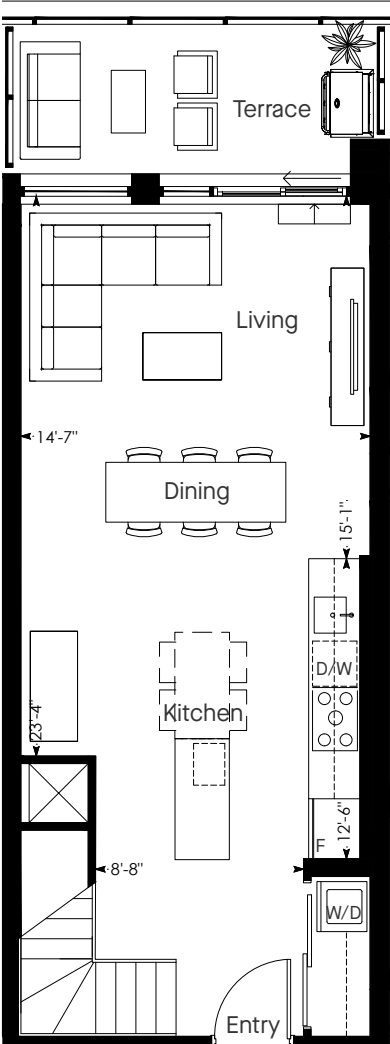

JUNCTION HOUSE

LOWER

UPPER

JH_2B_H1

Two Bedroom / House Collection

1234-1246 Total Sq. Ft. | 1132-1144 Sq. Ft. and 102 Sq. Ft. Terrace

Dimensions, specifications, layouts and materials are approximate only and are subject to change without notice. Tile patterns may vary. Window size and location may vary. Actual usable floor space may vary from stated floor area. Bulkheads required for mechanical purposes such as kitchen and washroom exhausts and heating and cooling ducts have not been indicated. E.S.O.E. 12 October 2018.

Sixth and Seventh Floors