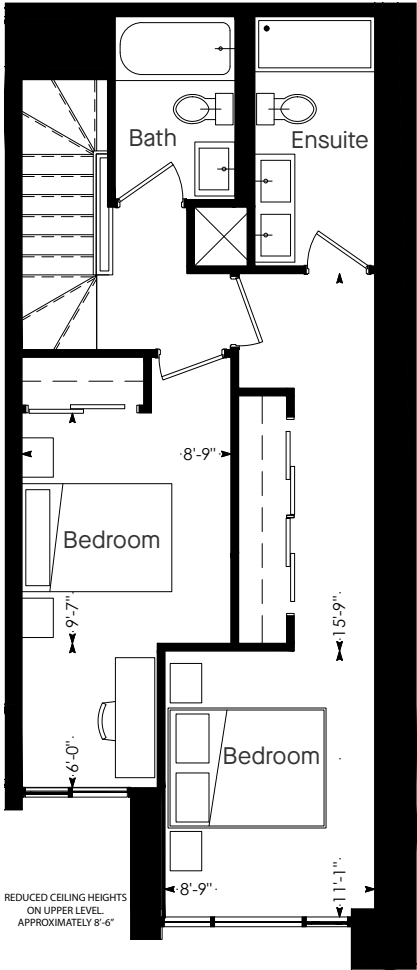

JUNCTION HOUSE

LOWER

UPPER

JH_2B_H12

Two Bedroom / House Collection

1437 Total Sq. Ft. | 1328 Sq. Ft. and 109 Sq. Ft. Terrace

Dimensions, specifications, layouts and materials are approximate only and are subject to change without notice. Tile patterns may vary. Window size and location may vary. Actual usable floor space may vary from stated floor area. Bulkheads required for mechanical purposes such as kitchen and washroom exhausts and heating and cooling ducts have not been indicated. E.&O.E. 12 October 2018.

Sixth and Seventh Floors