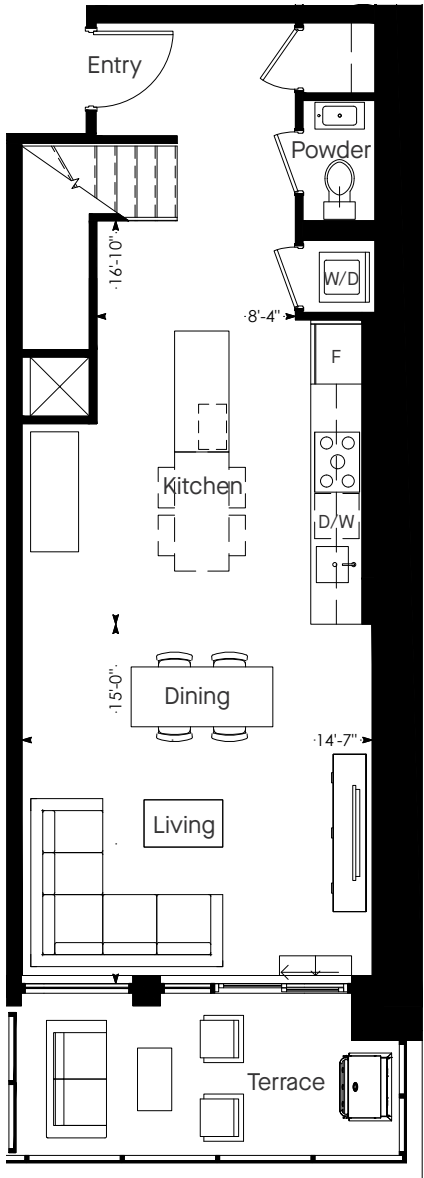

JUNCTION HOUSE

LOWER

UPPER

JH_2B_H12

Two Bedroom / House Collection

1437 Total Sq. Ft. | 1328 Sq. Ft. and 109 Sq. Ft. Terrace

Dimensions, specifications, layouts and materials are approximate only and are subject to change without notice. Tile patterns may vary. Window size and location may vary. Actual usable floor space may vary from stated floor area. Bulkheads required for mechanical purposes such as kitchen and washroom exhausts and heating and cooling ducts have not been indicated. E.&O.E. 12 October 2018.

Sixth and Seventh Floors