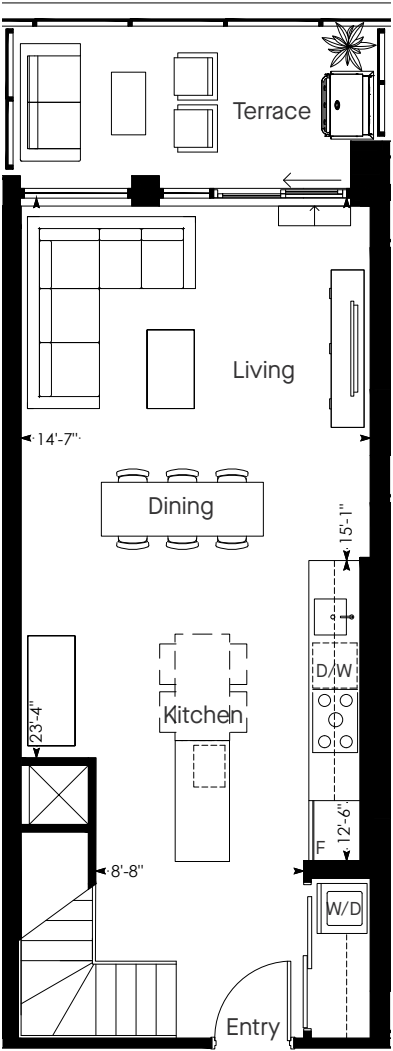

JUNCTION HOUSE

LOWER

UPPER

JH_2B_H5

Two Bedroom / House Collection

1227 Total Sq. Ft. | 1125 Sq. Ft. and 102 Sq. Ft. Terrace

Dimensions, specifications, layouts and materials are approximate only and are subject to change without notice. Tile patterns may vary. Window size and location may vary. Actual usable floor space may vary from stated floor area. Bulkheads required for mechanical purposes such as kitchen and washroom exhausts and heating and cooling ducts have not been indicated. E.S.O.E. 12 October 2018.

Sixth and Seventh Floors