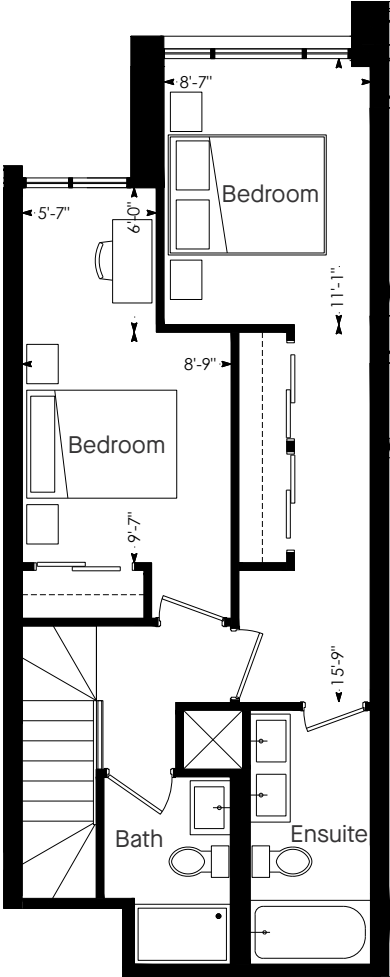

JUNCTION HOUSE

LOWER

UPPER

JH_2B_H5

Two Bedroom / House Collection

1227 Total Sq. Ft. | 1125 Sq. Ft. and 102 Sq. Ft. Terrace

Dimensions, specifications, layouts and materials are approximate only and are subject to change without notice. Tile patterns may vary. Window size and location may vary. Actual usable floor space may vary from stated floor area. Bulkheads required for mechanical purposes such as kitchen and washroom exhausts and heating and cooling ducts have not been indicated. E.S.O.E. 12 October 2018.

Sixth and Seventh Floors