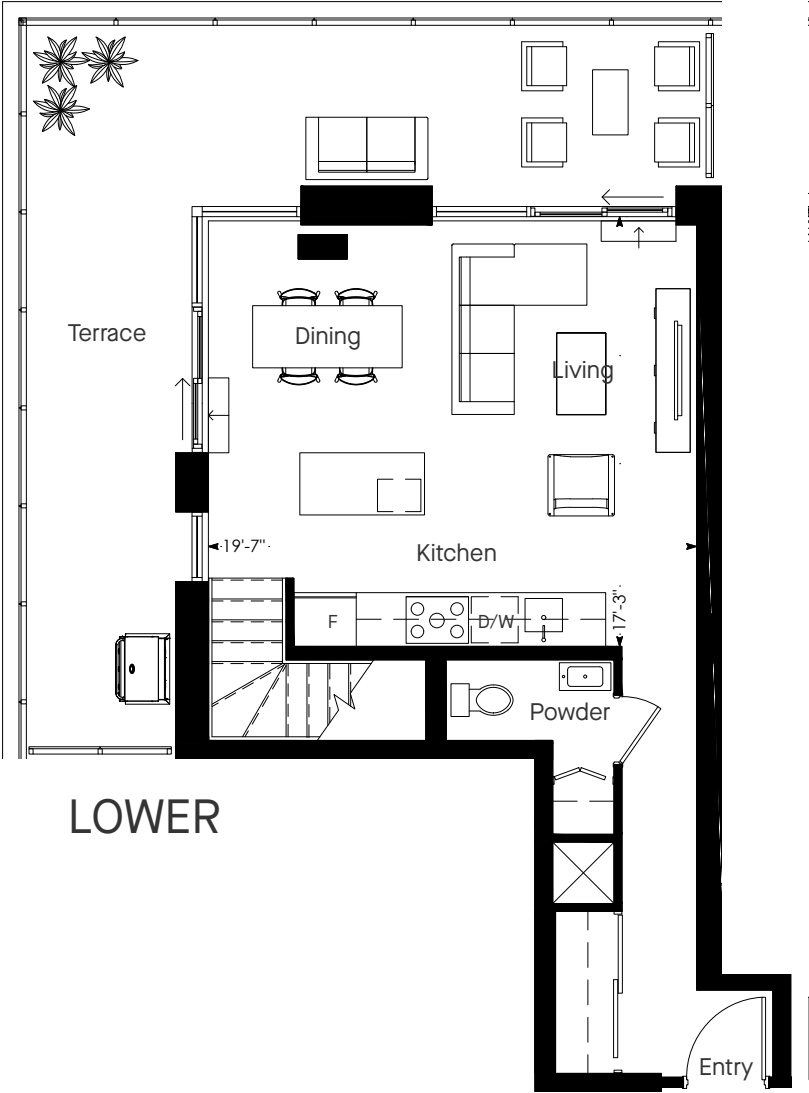

# JUNCTION HOUSE

## JH\_2B\_H6

Two Bedroom / House Collection

1364 Total Sq. Ft. | 1030 Sq. Ft. and 334 Sq. Ft. Terrace

Dimensions, specifications, layouts and materials are approximate only and are subject to change without notice. Tile patterns may vary. Window size and location may vary. Actual usable floor space may vary from stated floor area. Bulkheads required for mechanical purposes such as kitchen and washroom exhausts and heating and cooling ducts have not been indicated. E.S.O.E. 12 October 2018.

Sixth and Seventh Floors