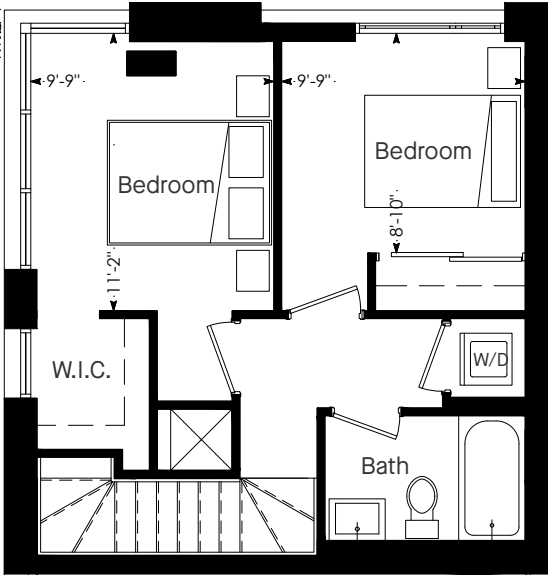

# JUNCTION HOUSE

## JH\_2B\_H6

Two Bedroom / House Collection

1364 Total Sq. Ft. | 1030 Sq. Ft. and 334 Sq. Ft. Terrace

Dimensions, specifications, layouts and materials are approximate only and are subject to change without notice. Tile patterns may vary. Window size and location may vary. Actual usable floor space may vary from stated floor area. Bulkheads required for mechanical purposes such as kitchen and washroom exhausts and heating and cooling ducts have not been indicated. E.S.O.E. 12 October 2018.

Sixth and Seventh Floors