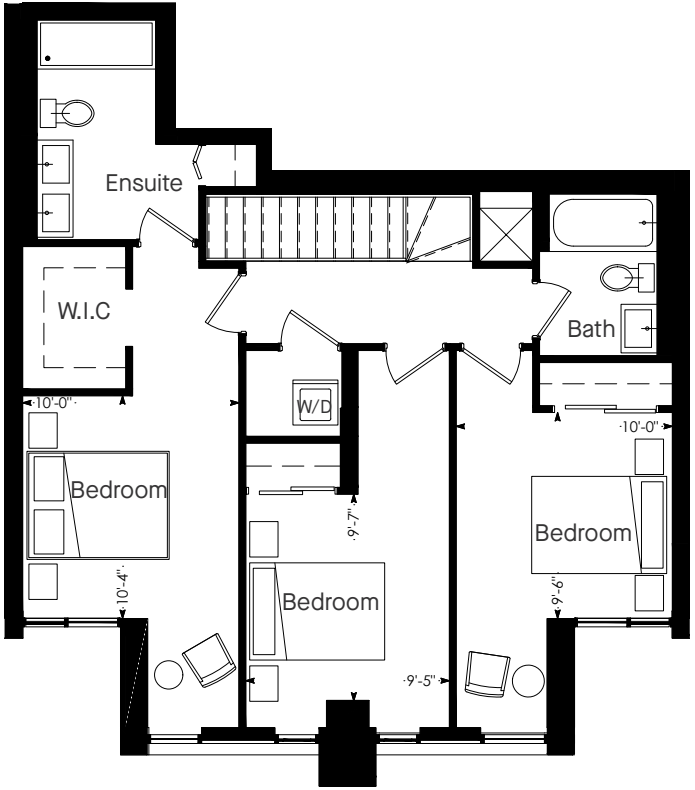

JUNCTION HOUSE

LOWER

UPPER

JH_3B_H1

Three Bedroom / House Collection

1961 Total Sq. Ft. | 1756 Sq. Ft. and 205 Sq. Ft. Terrace

Dimensions, specifications, layouts and materials are approximate only and are subject to change without notice. Tile patterns may vary. Window size and location may vary. Actual usable floor space may vary from stated floor area. Bulkheads required for mechanical purposes such as kitchen and washroom exhausts and heating and cooling ducts have not been indicated. E.&O.E. 12 October 2018.

Sixth and Seventh Floors