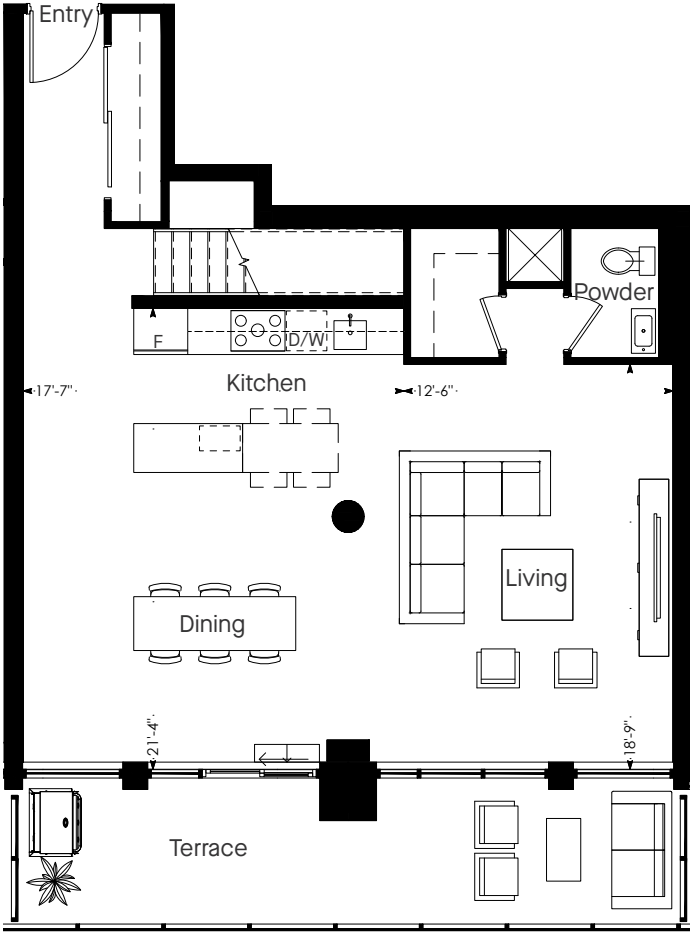

JUNCTION HOUSE

LOWER

UPPER

JH_3B_H1

Three Bedroom / House Collection

1961 Total Sq. Ft. | 1756 Sq. Ft. and 205 Sq. Ft. Terrace

Dimensions, specifications, layouts and materials are approximate only and are subject to change without notice. Tile patterns may vary. Window size and location may vary. Actual usable floor space may vary from stated floor area. Bulkheads required for mechanical purposes such as kitchen and washroom exhausts and heating and cooling ducts have not been indicated. E.&O.E. 12 October 2018.

Sixth and Seventh Floors