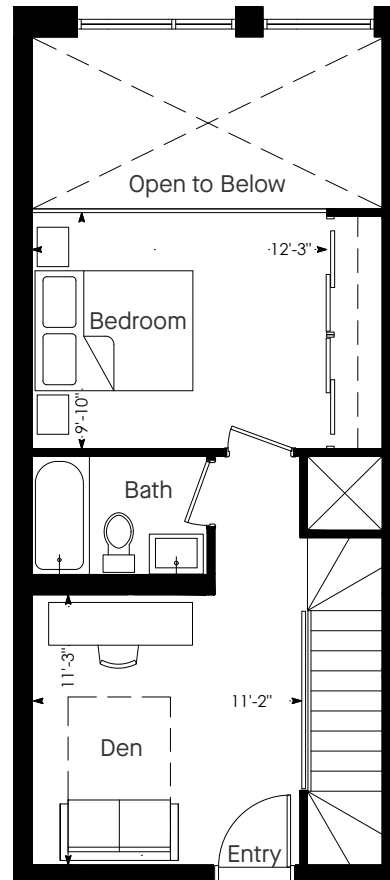

JUNCTION HOUSE

LOWER

UPPER

JH_1D_TB

One Bedroom + Den / House Collection

1088 Total Sq. Ft. | 1000 Sq. Ft. and 88 Sq. Ft. Terrace

Dimensions, specifications, layouts and materials are approximate only and are subject to change without notice. Tile patterns may vary. Window size and location may vary. Actual usable floor space may vary from stated floor area. Bulkheads required for mechanical purposes such as kitchen and washroom exhausts and heating and cooling ducts have not been indicated. E.&O.E. 12 October 2018.

Ground and Upper Floors