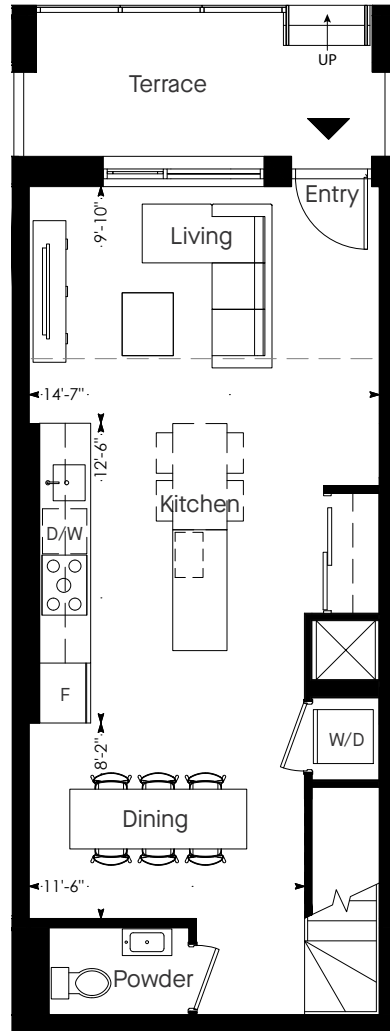

JUNCTION HOUSE

LOWER

UPPER

JH_1D_TB

One Bedroom + Den / House Collection

1088 Total Sq. Ft. | 1000 Sq. Ft. and 88 Sq. Ft. Terrace

Dimensions, specifications, layouts and materials are approximate only and are subject to change without notice. Tile patterns may vary. Window size and location may vary. Actual usable floor space may vary from stated floor area. Bulkheads required for mechanical purposes such as kitchen and washroom exhausts and heating and cooling ducts have not been indicated. E.&O.E. 12 October 2018.

Ground and Upper Floors