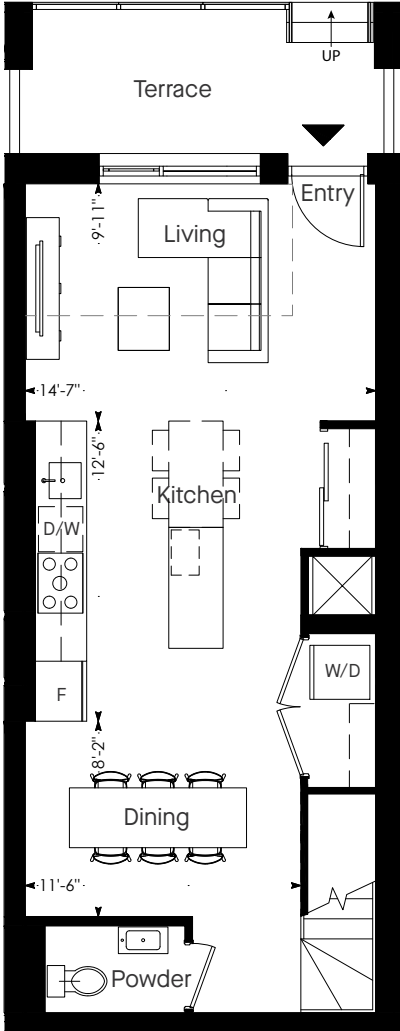

JUNCTION HOUSE

LOWER

UPPER

JH_2D_TD

Two Bedroom + Den / House Collection

1465 Total Sq. Ft. | 1378 Sq. Ft. and 87 Sq. Ft. Terrace

Dimensions, specifications, layouts and materials are approximate only and are subject to change without notice. Tile patterns may vary. Window size and location may vary. Actual usable floor space may vary from stated floor area. Bulkheads required for mechanical purposes such as kitchen and washroom exhausts and heating and cooling ducts have not been indicated. E.&O.E. 12 October 2018.

Ground and Upper Floors