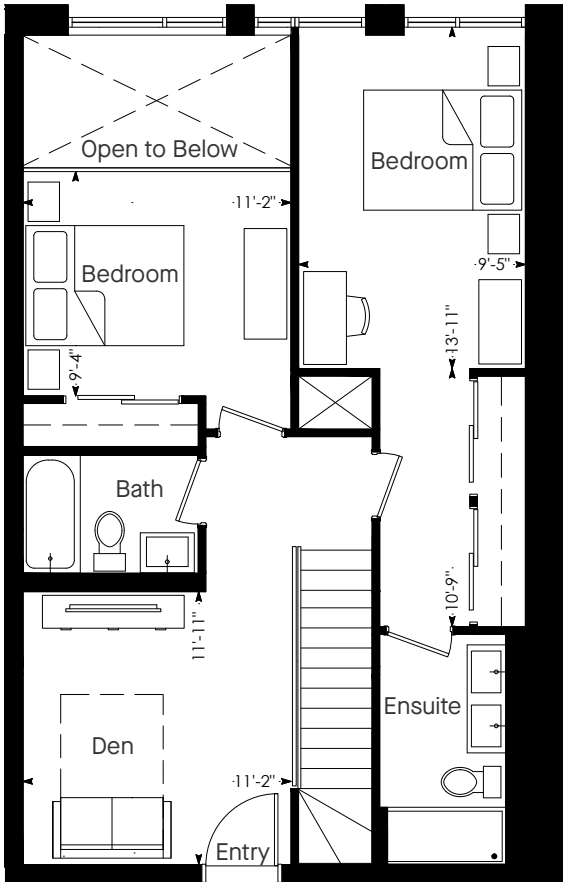

JUNCTION HOUSE

LOWER

UPPER

JH_2D_TD

Two Bedroom + Den / House Collection

1465 Total Sq. Ft. | 1378 Sq. Ft. and 87 Sq. Ft. Terrace

Dimensions, specifications, layouts and materials are approximate only and are subject to change without notice. Tile patterns may vary. Window size and location may vary. Actual usable floor space may vary from stated floor area. Bulkheads required for mechanical purposes such as kitchen and washroom exhausts and heating and cooling ducts have not been indicated. E.&O.E. 12 October 2018.

Ground and Upper Floors