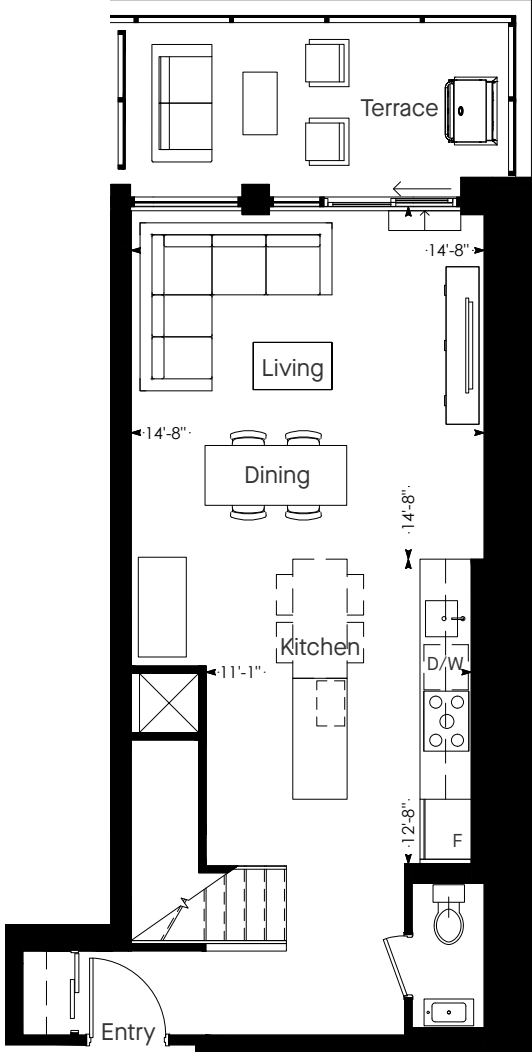

JUNCTION HOUSE

LOWER

UPPER

JH_2B_H11

Two Bedroom / House Collection

1390 Total Sq. Ft. | 1274 Sq. Ft. and 116 Sq. Ft. Terrace

Dimensions, specifications, layouts and materials are approximate only and are subject to change without notice. Tile patterns may vary. Window size and location may vary. Actual usable floor space may vary from stated floor area. Bulkheads required for mechanical purposes such as kitchen and washroom exhausts and heating and cooling ducts have not been indicated. E.S.O.E. 12 October 2018.

Sixth and Seventh Floors