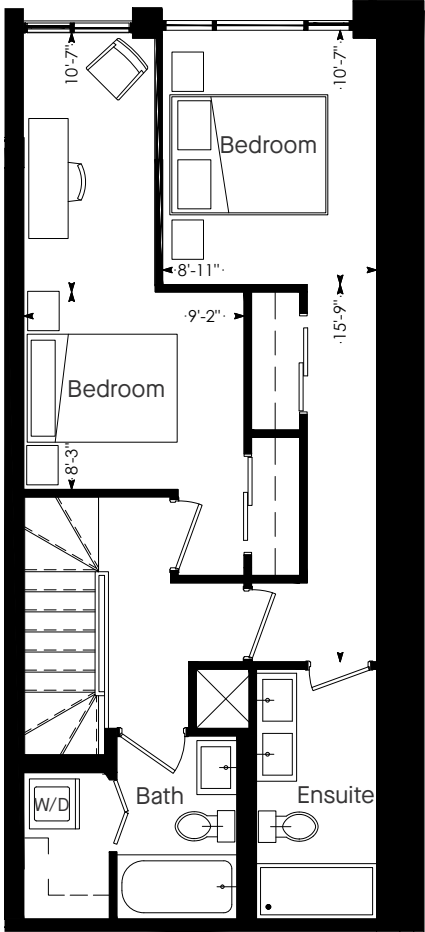

JUNCTION HOUSE

LOWER

UPPER

JH_2B_H11

Two Bedroom / House Collection

1390 Total Sq. Ft. | 1274 Sq. Ft. and 116 Sq. Ft. Terrace

Dimensions, specifications, layouts and materials are approximate only and are subject to change without notice. Tile patterns may vary. Window size and location may vary. Actual usable floor space may vary from stated floor area. Bulkheads required for mechanical purposes such as kitchen and washroom exhausts and heating and cooling ducts have not been indicated. E.S.O.E. 12 October 2018.

Sixth and Seventh Floors