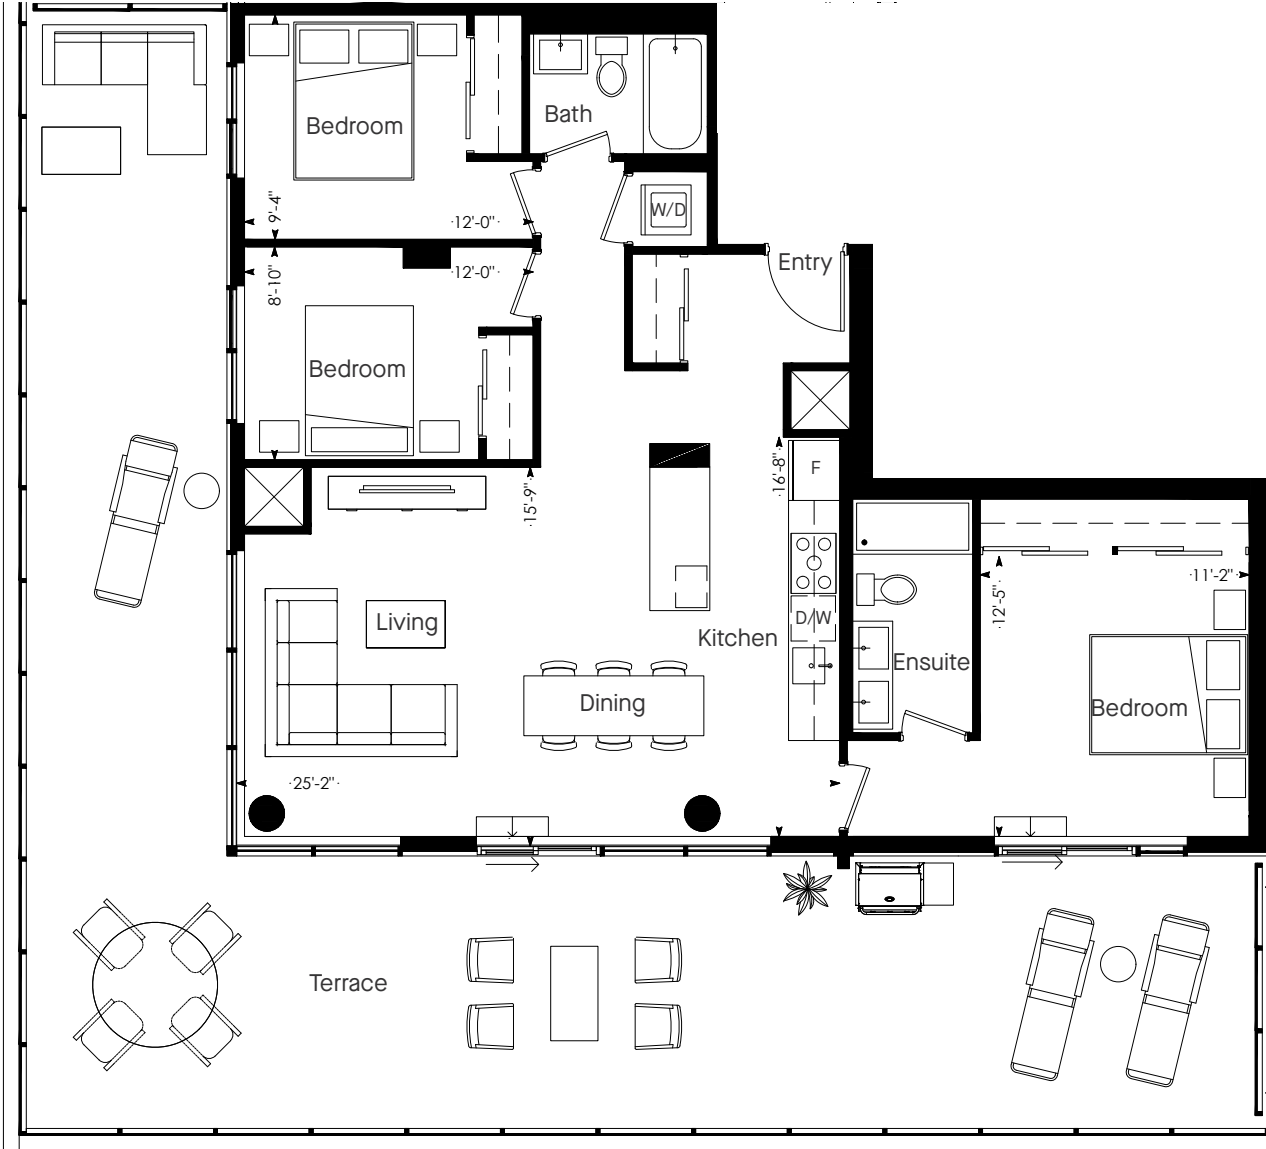

JUNCTION HOUSE

JH_3B_G

Three Bedroom

2061 Total Sq. Ft. | 1161 Sq. Ft. and 900 Sq. Ft. Terrace

Dimensions, specifications, layouts and materials are approximate only and are subject to change without notice. Tile patterns may vary. Window size and location may vary. Actual usable floor space may vary from stated floor area. Bulkheads required for mechanical purposes such as kitchen and washroom exhausts and heating and cooling ducts have not been indicated. E.S.O.E. 12 October 2018.

Ninth Floor