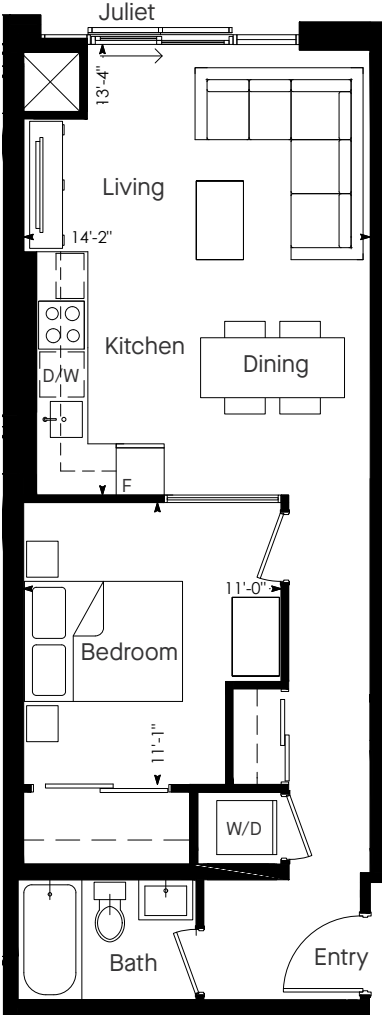

JUNCTION HOUSE

JH_1B_T

One Bedroom

632 Total Sq. Ft. | 632 Sq. Ft. and Juliet Balcony

Dimensions, specifications, layouts and materials are approximate only and are subject to change without notice. Tile patterns may vary. Window size and location may vary. Actual usable floor space may vary from stated floor area. Bulkheads required for mechanical purposes such as kitchen and washroom exhausts and heating and cooling ducts have not been indicated. E.S.O.E. 12 October 2018.

Seventh Floor