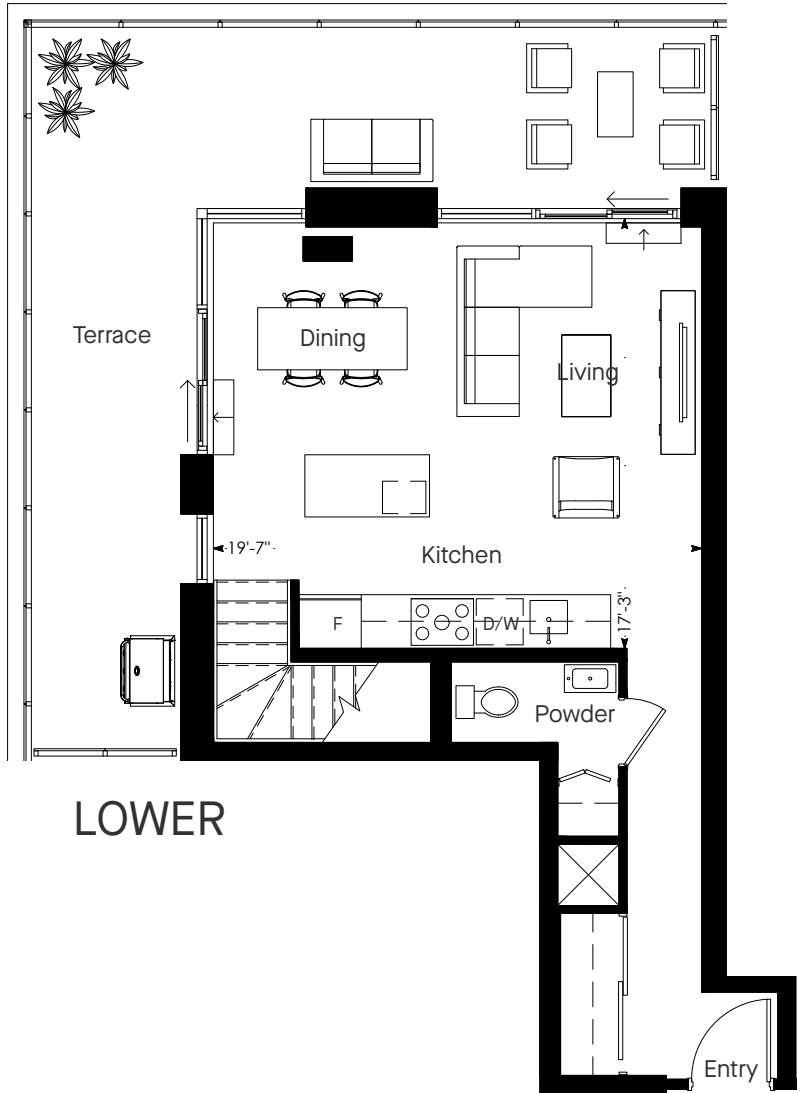

JUNCTION HOUSE

JH_2B_H6

Two Bedroom / House Collection

1357 Total Sq. Ft. | 1023 Sq. Ft. and 334 Sq. Ft. Terrace

Dimensions, specifications, layouts and materials are approximate only and are subject to change without notice. Tile patterns may vary. Window size and location may vary. Actual usable floor space may vary from stated floor area. Bulkheads required for mechanical purposes such as kitchen and washroom exhausts and heating and cooling ducts have not been indicated. E.S.O.E. 12 October 2018.

Sixth and Seventh Floors