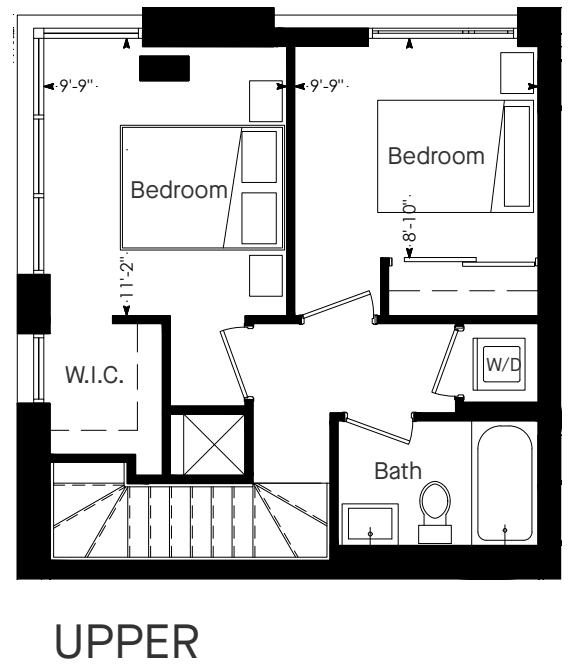

JUNCTION HOUSE

JH_2B_H6

Two Bedroom / House Collection

1357 Total Sq. Ft. | 1023 Sq. Ft. and 334 Sq. Ft. Terrace

Dimensions, specifications, layouts and materials are approximate only and are subject to change without notice. Tile patterns may vary. Window size and location may vary. Actual usable floor space may vary from stated floor area. Bulkheads required for mechanical purposes such as kitchen and washroom exhausts and heating and cooling ducts have not been indicated. E.S.O.E. 12 October 2018.

Sixth and Seventh Floors