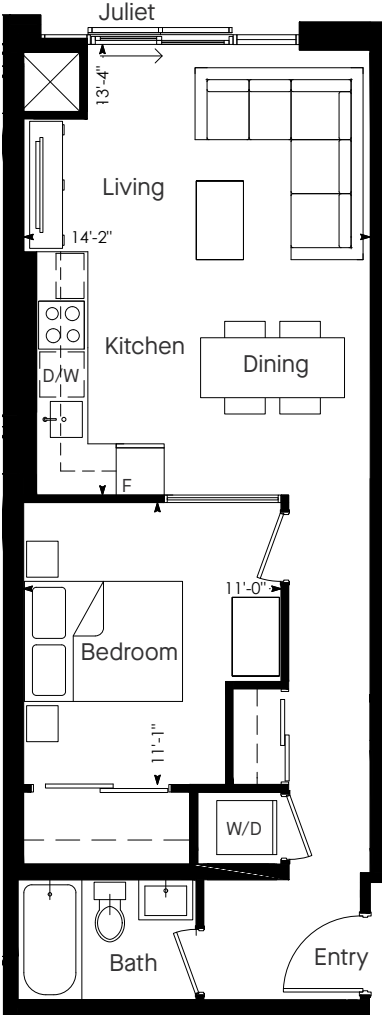

JUNCTION HOUSE

JH_1B_T

One Bedroom

632 Total Sq. Ft. | 632 Sq. Ft. and Juliet Balcony

Dimensions, specifications, layouts and materials are approximate only and are subject to change without notice. Tile patterns may vary. Window size and location may vary. Actual usable floor space may vary from stated floor area. Bulkheads required for mechanical purposes such as kitchen and washroom exhausts and heating and cooling ducts have not been indicated. E.S.O.E. 12 October 2018.

Seventh Floor