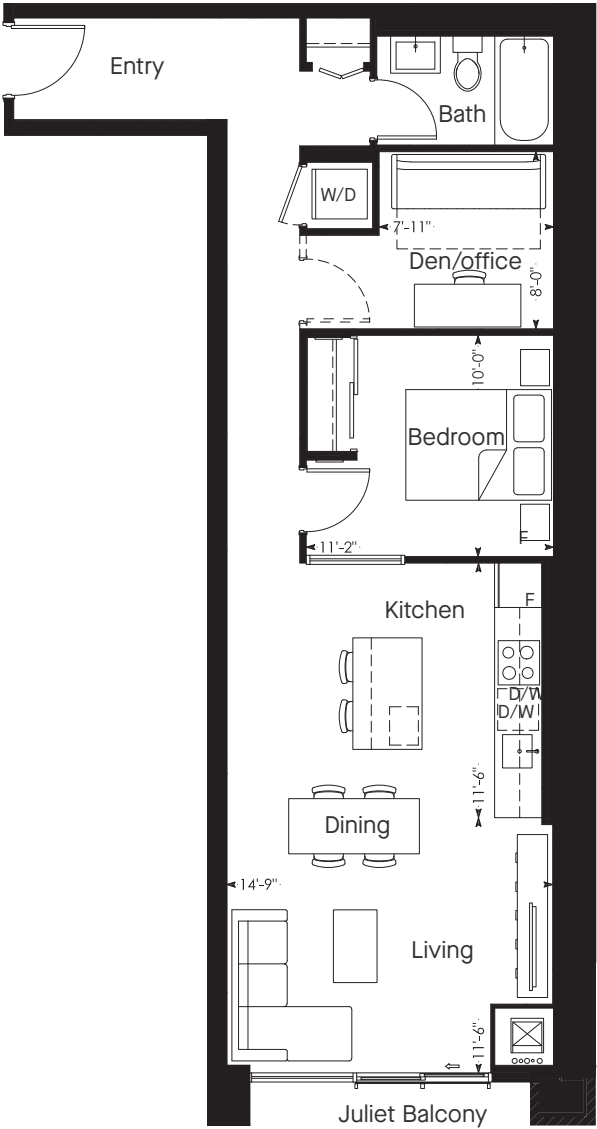

JUNCTION HOUSE

JH_1D_H

One Bedroom and Den

900 Total Sq. Ft. | 900 Sq. Ft. and Juliet Balcony

Dimensions, specifications, layouts and materials are approximate only and are subject to change without notice. Tile patterns may vary. Window size and location may vary. Actual usable floor space may vary from stated floor area. Bulkheads required for mechanical purposes such as kitchen and washroom exhausts and heating and cooling ducts have not been indicated. E.S.O.E. 12 October 2018.

Second Floor